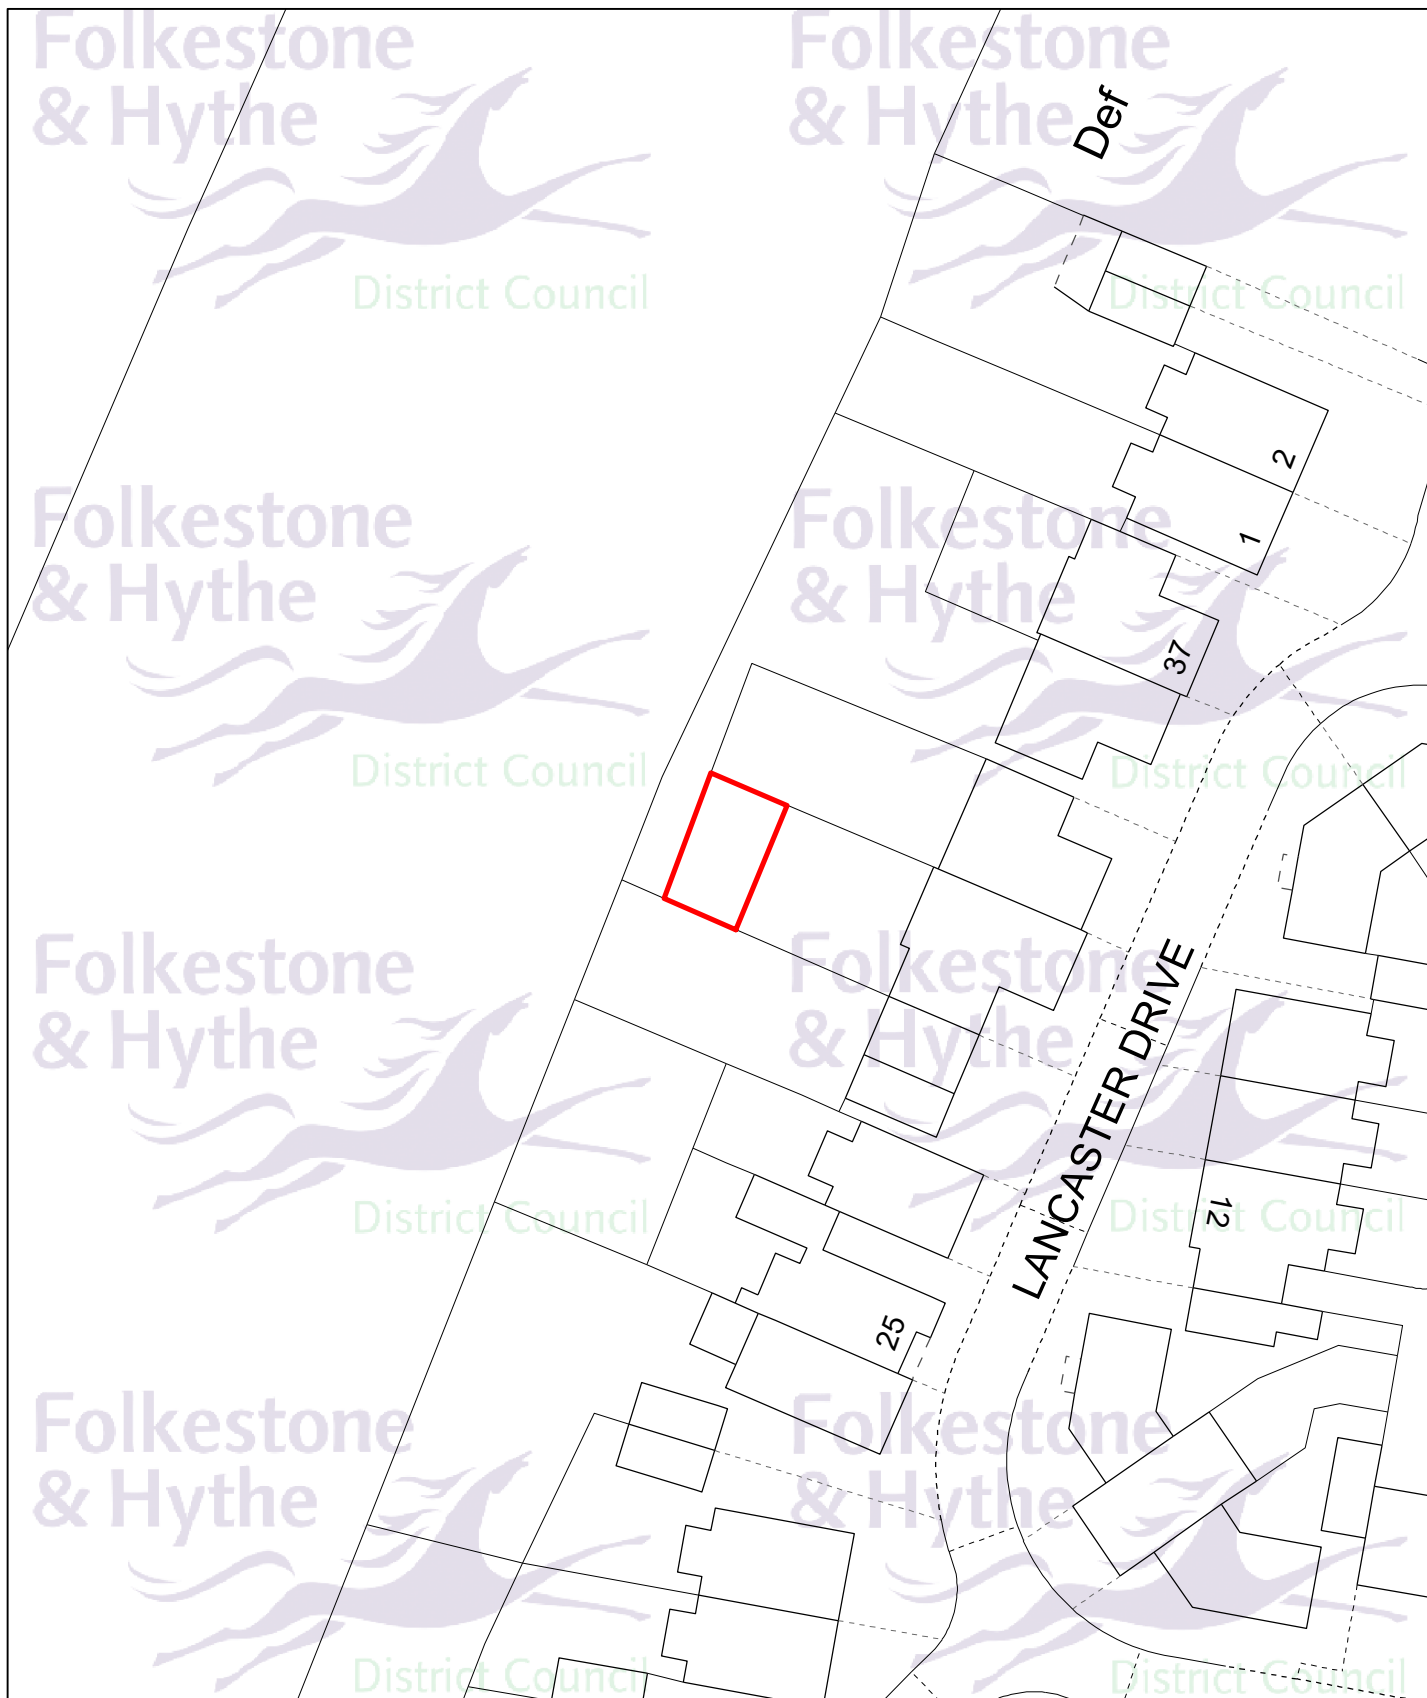

23/1526/FH - 31 Lancaster Drive, Hawkinge, Folkestone, CT18 7SW

Planning Application:
23/1526/FH
Drawn date:
04 Jan 2024
Drawn by:
Holly Bradbury
Drawing ref:
2039/PL/LS

Llywelyn Lloyd
Chief Planning Officer

Contains Ordnance Survey data
© Crown copyright and database right
Folkestone & Hythe District Council AC0000821403 - 2024

Drawn at 1:500 on A4