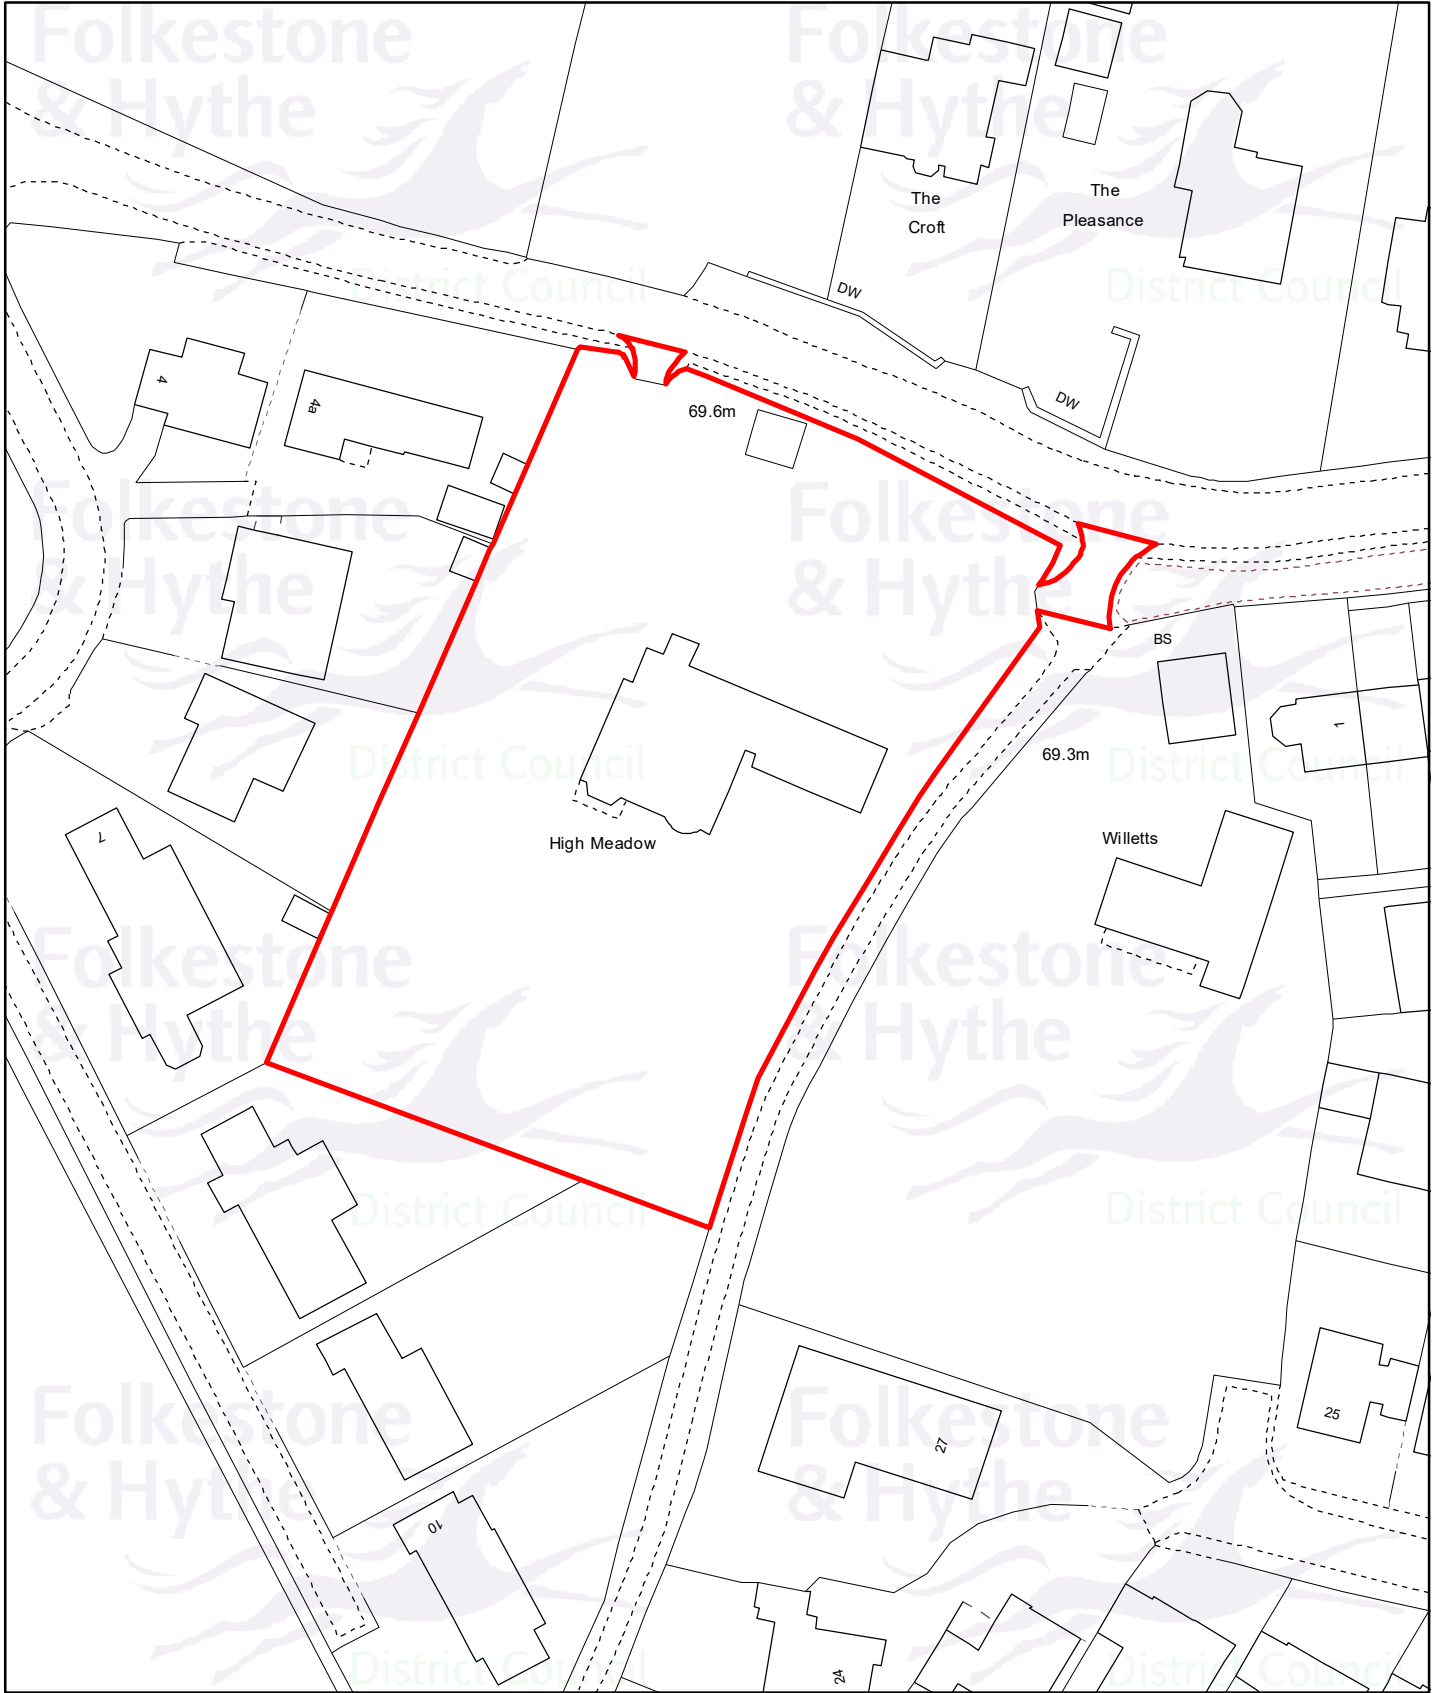

23/0159/FH - High Meadow, Sandling Road, Saltwood, Hythe, Kent CT21 4QJ

Planning Application:
23/0159/FH

Drawn date:
27 Jul 2023

Drawn by:
Carrie Stacey

Drawing ref:
1535/COP/TG

Llywelyn Lloyd
Chief Planning Officer

Contains Ordnance Survey data
© Crown copyright and database right
Folkestone & Hythe District Council 100019677 - 2023

Drawn at 1:750 on A4