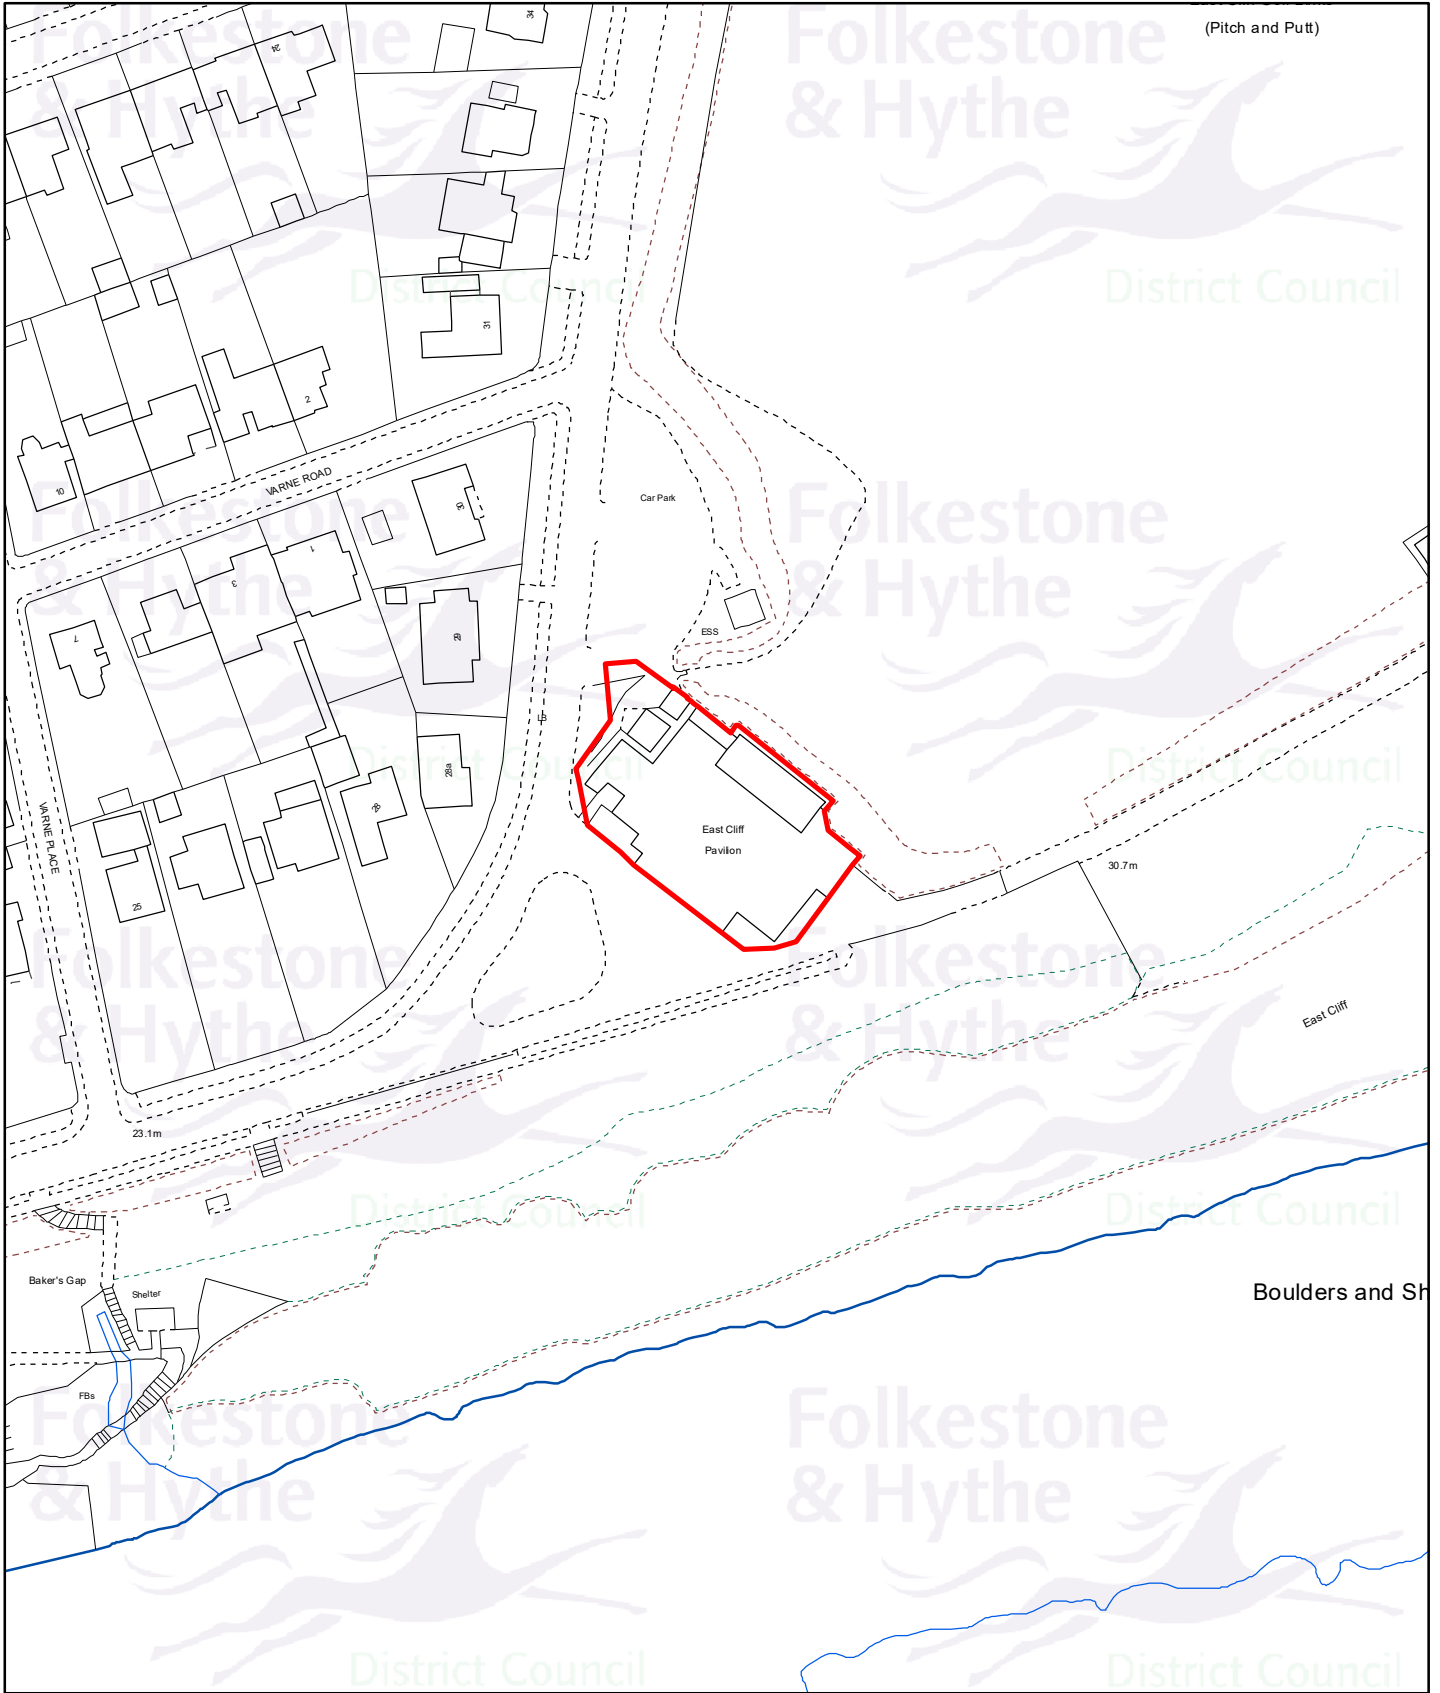

22/2155/FH - East Cliff Pavilion, Wear Bay Road, Folkestone, Kent, CT19 6BL

Drawn date:  
04 Apr 2023

Drawn by:  
Brian Harper

Drawing ref:  
2336/COM/TG

Contains Ordnance Survey data  
© Crown copyright and database right  
Folkestone & Hythe District Council 100019677 - 2023

Meters

0 12.5 25 50 75 100 125

Drawn at 1:1,250 on A4